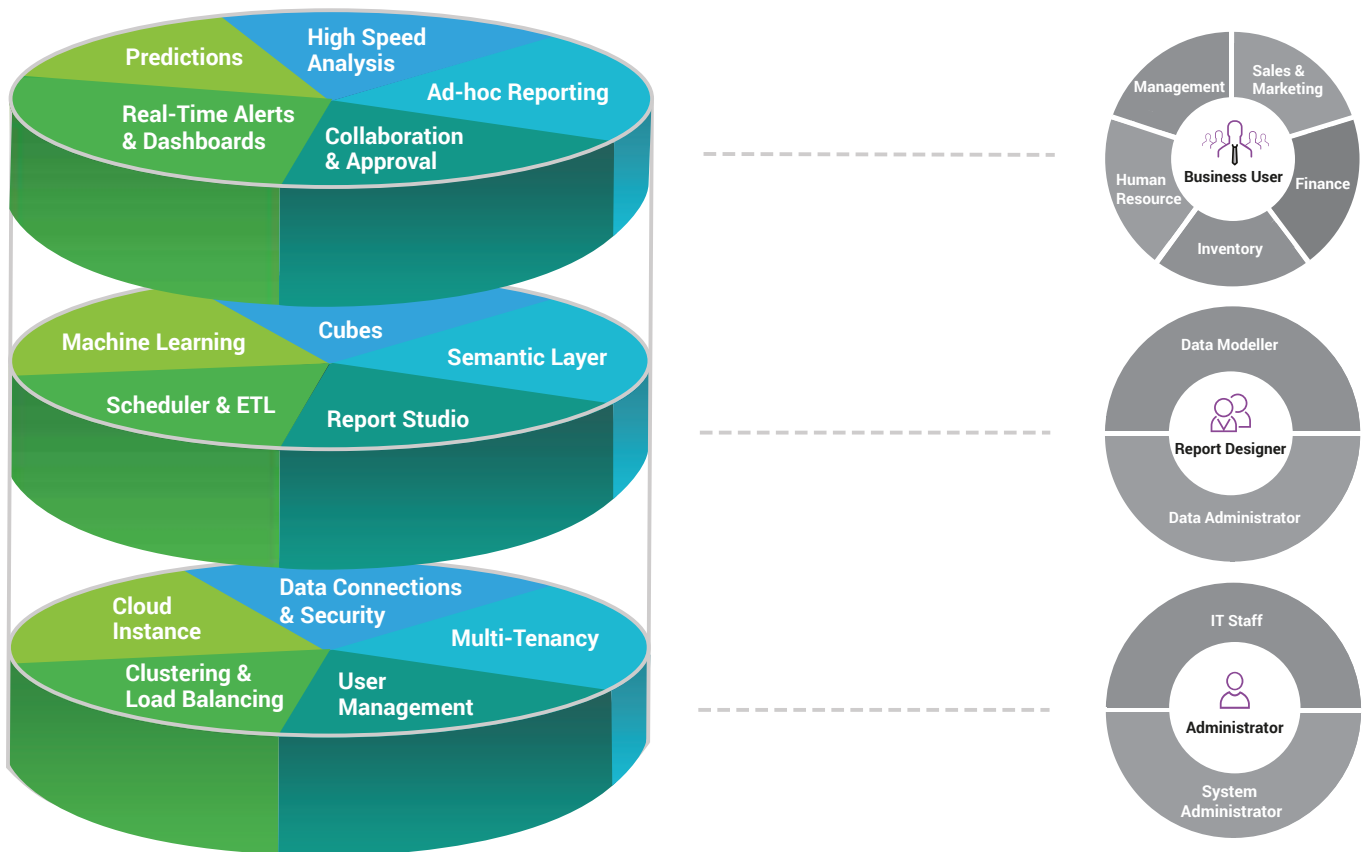

Intellicus is one of the world's leading Business Intelligence and Analytics platform. More than 60% of Fortune 500 companies are using Intellicus to build powerful reports and dashboards with ease.

Simple	Secure	Scalable	Self-Serve BI

Future Ready BI We have you covered

Intellicus is packed with features for everyone in the organization, from IT and data administrators to business users to access insights out of data as per their roles and needs.